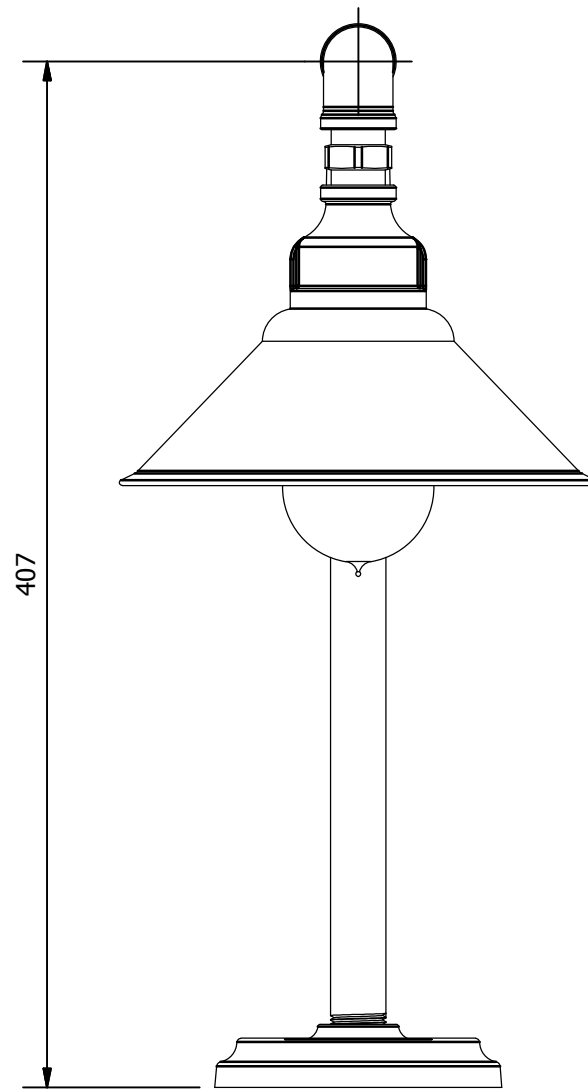

OPTIONS FOR THIS LAMP.
 1) PIPE FINISH: CARBON BLACK
 2) SHADE COLOUR: CARBON BLACK
 3) UV EMITTING GLOBE.

Edison Light Globes globes, flex and fittings

REVISION HISTORY

REV	DESCRIPTION	DATE	APPROVED	CR
A0	Initial Release	02/12/2015	PG	

USE ONLY FOR JOB NO.		Material		Finish	
		SCALE: DNS		© Edison Light Globes Pty Ltd edisonlightglobes.com	
UNCONTROLLED DOCUMENT		Designed by DavidG	Checked by	Approved by PG	Date 02/12/2015
		<small>Dimensions in millimetres Limit on untoleranced unmachined dimensions ± 0.2mm No decimal place 1mm 1 decimal place ± 0.3mm 2 decimal places ± 0.1mm General unmachined angular tolerance ±1° Tolerance to be non-cumulative</small>		Plumbing Pipe Light With Shade E27	
		WL5		Revision A0	Sheet 1 / 1