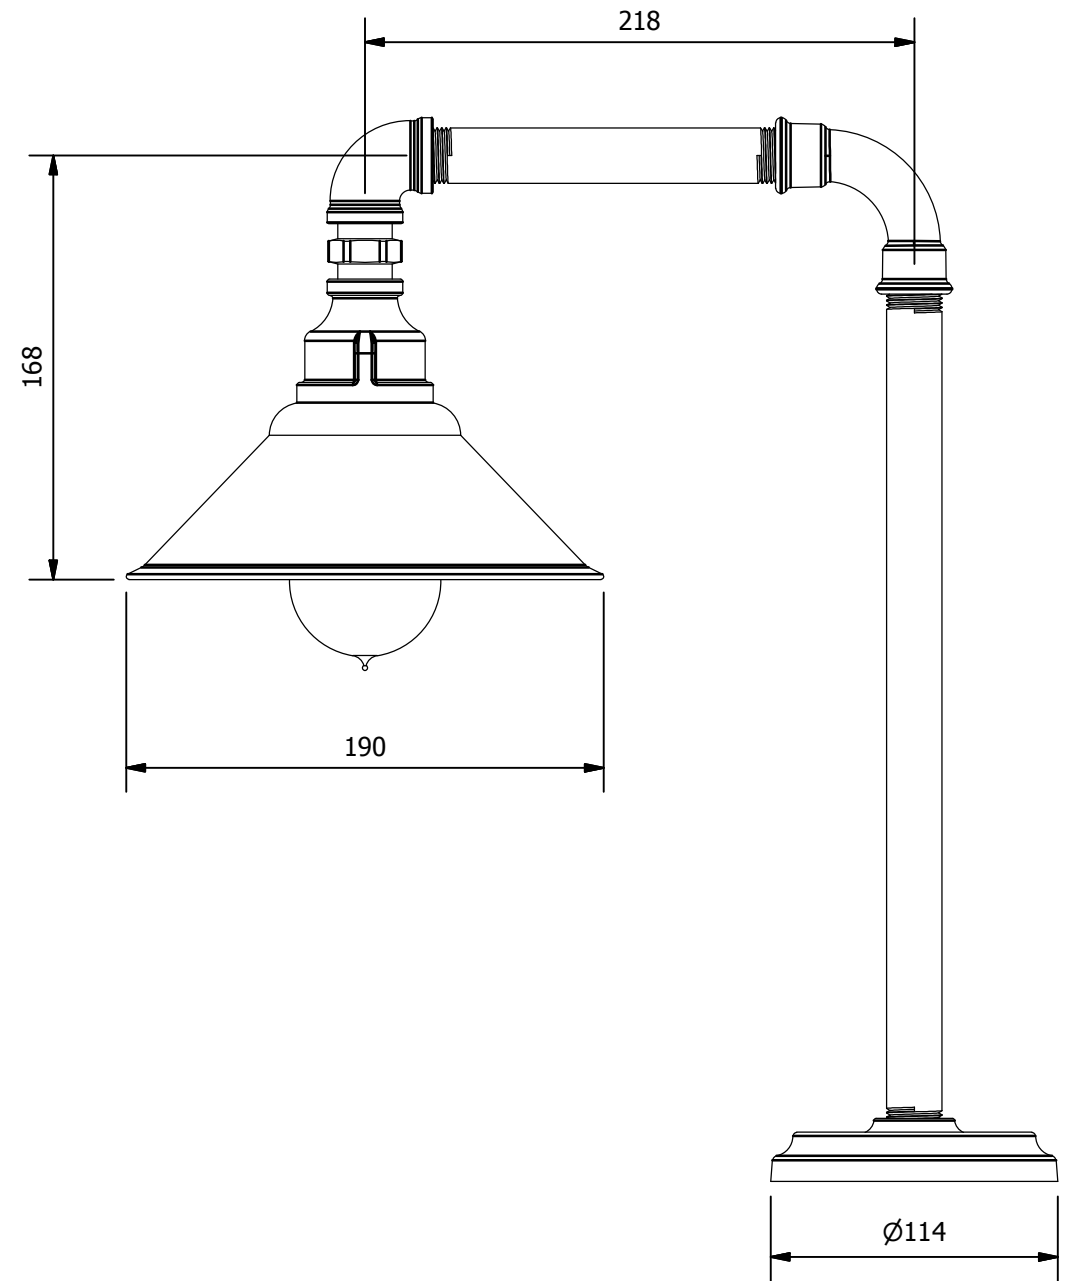

OPTIONS FOR THIS LAMP.
 1) PIPE FINISH: CARBON BLACK
 2) SHADE COLOUR: CARBON BLACK
 3) UV EMITTING GLOBE.

Edison Light Globes globes, flex and fittings

REVISION HISTORY

REV	DESCRIPTION	DATE	APPROVED	CR
A0	Initial Release	02/12/2015	PG	

USE ONLY FOR JOB NO.		Material		Finish	
		SCALE: DNS		© Edison Light Globes Pty Ltd edisonlightglobes.com	
UNCONTROLLED DOCUMENT		Designed by DavidG	Checked by	Approved by PG	Date 02/12/2015
		<small>Dimensions in millimetres Limit on untoleranced unmachined dimensions ± 0.2mm No decimal place 1mm 1 decimal place ± 0.3mm 2 decimal places ± 0.1mm General unmachined angular tolerance ±1° Tolerance to be non-cumulative</small>		Plumbing Pipe Light With Shade E27	
		WL5		Revision A0	Sheet 1 / 1